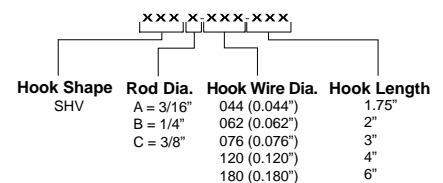

SNAP HOOK PART NUMBERS

Example:
The part number for a V-shaped Snap Hook, to snap onto a 3/8" diameter bar, made from 0.062" diameter wire with a length of 3" would be **SHVC-062-3**.